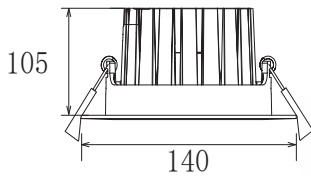

Description:

Ceiling recessed LED downlight aluminum housing with electroplating reflector

Item Code:	CIR-FL1008-13W
Product Type:	LED downlight
Main Material:	Aluminum
Finishing	Powder coated
Color:	White
Adjustable:	Yes
Input:	220-240VAC
Light source:	LED
Power(W):	13W
Output Lumen(lm):	1300lm
CCT(K)	3000K 4000K 6000K
CRI:	80+
Beam Angle(°):	15° 24° 38°
UGR:	<22
Dimmable:	No
Dimensions(mm):	Dia:140 x H: 105mm
Installation	Ceiling recessed
Cutout(mm):	Dia: 115 mm
Safety Class:	Class II
IP Rating:	IP20
Options:	-TRIAC: Phase cut dimming -0-10V: 0-10V dimming -DALI: DALI dimming +EK3: emergency kit 3h +EK1.5: emergency kit 1.5h