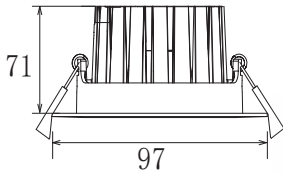

### Description:

Ceiling recessed LED downlight aluminum housing with electroplating reflector

Item Code:	CIR-FL1001-9W
Product Type:	LED downlight
Main Material:	Aluminum
Finishing	Powder coated
Color:	White
Adjustable:	Yes
Input:	220-240VAC
Light source:	LED
Power(W):	9W
Output Lumen(lm):	900lm
CCT(K)	3000K   4000K   6000K
CRI:	80+
Beam Angle(°):	15°   24°   38°
UGR:	<22
Dimmable:	No
Dimensions(mm):	Dia:97 x H: 71mm
Installation	Ceiling recessed
Cutout(mm):	Dia: 85 mm
Safety Class:	Class II
IP Rating:	IP20
Options:	-TRIAC: Phase cut dimming -0-10V: 0-10V dimming -DALI: DALI dimming +EK3: emergency kit 3h +EK1.5: emergency kit 1.5h