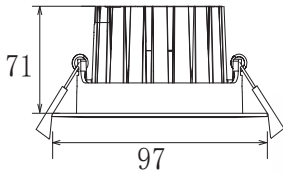

### Description:

Ceiling recessed LED downlight aluminum housing with electroplating reflector

Item Code:	CIR-FL1001-9W
Product Type:	LED downlight
Main Material:	Aluminum profile
Finishing	Powder coated White
Color:	Yes
Adjustable:	220-240VAC
Input:	LED
Light source:	9W
Power(W):	900lm
Output Lumen(lm):	3000K   4000K   6000K
CCT(K)	
CRI:	80+
Beam Angle(°):	15°   24°   38°
UGR:	<22
Dimmable:	No
Dimensions(mm):	Dia:97 x H: 71mm
Installation	Ceiling recessed
Cutout(mm):	Dia: 85 mm
Safety Class:	Class II
IP Rating:	IP20
Options:	-TRIAC: Phase cut dimming -0-10V: 0-10V dimming -DALI: DALI dimming +EK3: emergency kit 3h +EK1.5: emergency kit 1.5h