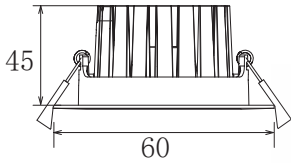

Description:

Ceiling recessed LED downlight aluminum housing with electroplating reflector

Item Code:	CIR-FL1001-5W
Product Type:	LED downlight
Main Material:	Aluminum
Finishing	Powder coated
Color:	White
Adjustable:	Yes
Input:	220-240VAC
Light source:	LED
Power(W):	5W
Output Lumen(lm):	450lm
CCT(K)	3000K 4000K 6000K
CRI:	80+
Beam Angle(°):	15° 24° 38°
UGR:	<22
Dimmable:	No
Dimensions(mm):	Dia:60 x H: 45mm
Installation	Ceiling recessed
Cutout(mm):	Dia: 50 mm
Safety Class:	Class II
IP Rating:	IP20
Options:	-TRIAC: Phase cut dimming -0-10V: 0-10V dimming -DALI: DALI dimming +EK3: emergency kit 3h +EK1.5: emergency kit 1.5h