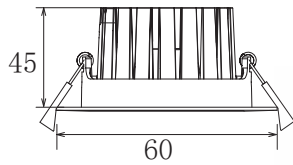

### Description:

Ceiling recessed LED downlight aluminum housing with electroplating reflector

Item Code:	CIR-FL1015-5W
Product Type:	LED downlight
Main Material:	Aluminum profile
Finishing	Powder coated
Color:	White
Adjustable:	Yes
Input:	220-240VAC
Light source:	LED
Power(W):	5W
Output Lumen(lm):	450lm
CCT(K)	3000K   4000K   6000K
CRI:	80+
Beam Angle(°):	15°   24°   38°
UGR:	<22
Dimmable:	No
Dimensions(mm):	Dia:60 x H: 45mm
Installation	Ceiling recessed
Cutout(mm):	Dia: 50 mm
Safety Class:	Class II
IP Rating:	IP20
Options:	-TRIAC: Phase cut dimming -0-10V: 0-10V dimming -DALI: DALI dimming +EK3: emergency kit 3h +EK1.5: emergency kit 1.5h