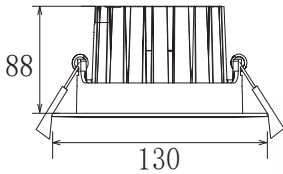

### Description:

Ceiling recessed LED downlight aluminum housing with electroplating reflector

Item Code:	CIR-FL1001-12W
Product Type:	LED downlight
Main Material:	Aluminum
Finishing	Powder coated
Color:	White
Adjustable:	Yes
Input:	220-240VAC
Light source:	LED
Power(W):	12W
Output Lumen(lm):	1200lm
CCT(K)	3000K   4000K   6000K
CRI:	80+
Beam Angle(°):	15°   24°   38°
UGR:	<22
Dimmable:	No
Dimensions(mm):	Dia:130 x H: 88mm
Installation	Ceiling recessed
Cutout(mm):	Dia: 115 mm
Safety Class:	Class II
IP Rating:	IP20
Options:	-TRIAC: Phase cut dimming -0-10V: 0-10V dimming -DALI: DALI dimming +EK3: emergency kit 3h +EK1.5: emergency kit 1.5h