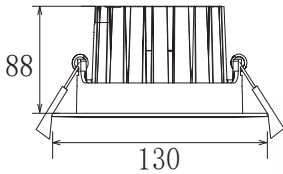

Description:

Ceiling recessed LED downlight aluminum housing with electroplating reflector

Item Code:	CIR-FL1001-12W
Product Type:	LED downlight
Main Material:	Aluminum profile
Finishing	Powder coated White
Color:	Yes
Adjustable:	220-240VAC
Input:	LED
Light source:	12W
Power(W):	1200lm
Output Lumen(lm):	3000K 4000K 6000K
CCT(K)	
CRI:	80+
Beam Angle(°):	15° 24° 38°
UGR:	<22
Dimmable:	No
Dimensions(mm):	Dia:130 x H: 88mm
Installation	Ceiling recessed
Cutout(mm):	Dia: 115 mm
Safety Class:	Class II
IP Rating:	IP20
Options:	-TRIAC: Phase cut dimming -0-10V: 0-10V dimming -DALI: DALI dimming +EK3: emergency kit 3h +EK1.5: emergency kit 1.5h