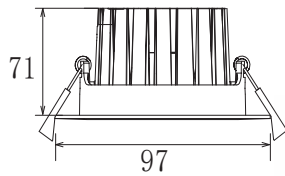

Description:

Ceiling recessed LED downlight aluminum housing with electroplating reflector

Item Code:	CIR-FL1001-10W
Product Type:	LED downlight
Main Material:	Aluminum
Finishing	Powder coated
Color:	White
Adjustable:	Yes
Input:	220-240VAC
Light source:	LED
Power(W):	10W
Output Lumen(lm):	1000lm
CCT(K)	3000K 4000K 6000K
CRI:	80+
Beam Angle(°):	15° 24° 38°
UGR:	<22
Dimmable:	No
Dimensions(mm):	Dia:97 x H: 71mm
Installation	Ceiling recessed
Cutout(mm):	Dia: 85 mm
Safety Class:	Class II
IP Rating:	IP20
Options:	-TRIAC: Phase cut dimming -0-10V: 0-10V dimming -DALI: DALI dimming +EK3: emergency kit 3h +EK1.5: emergency kit 1.5h