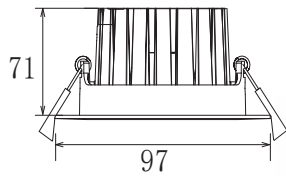

Description:

Ceiling recessed LED downlight aluminum housing with electroplating reflector

Item Code:	CIR-FL1001-10W
Product Type:	LED downlight
Main Material:	Aluminum profile
Finishing	Powder coated White
Color:	Yes
Adjustable:	220-240VAC
Input:	LED
Light source:	10W
Power(W):	1000lm
Output Lumen(lm):	3000K 4000K 6000K
CCT(K)	
CRI:	80+
Beam Angle(°):	15° 24° 38°
UGR:	<22
Dimmable:	No
Dimensions(mm):	Dia:97 x H: 71mm
Installation	Ceiling recessed
Cutout(mm):	Dia: 85 mm
Safety Class:	Class II
IP Rating:	IP20
Options:	-TRIAC: Phase cut dimming -0-10V: 0-10V dimming -DALI: DALI dimming +EK3: emergency kit 3h +EK1.5: emergency kit 1.5h