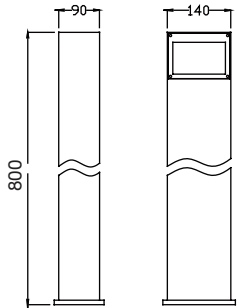

Description:

LED Bollard Light

Item Code:	CIR-DMB0110B-10W
Product Type:	LED Bollard Light
Main Material:	Aluminum
Finishing	Powder coated
Color:	Sand gray
Adjustable:	No
Input:	220-240VAC
Light source:	LED
Power(W):	10W
Output Lumen(lm):	750lm
CCT(K)	3000K 4000K 6000K
CRI:	80+
Beam Angle(°):	-
UGR:	<22
Dimmable:	No
Dimensions(mm):	800 x 90 x 140mm
Installation:	Ground mounting
Cutout(mm):	NA
Safety Class:	Class I
IP Rating:	IP65
Options:	NA