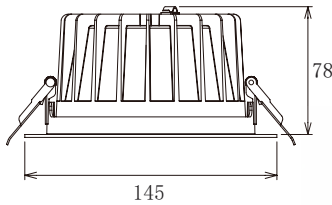

Description:

Fixed LED downlight, with OPAL diffuser and white reflector, IP54 rated.

Item Code:	CIR-DL179-4-18W-WH
Product Type:	LED downlight
Main Material:	Aluminum
Finishing	Powder coated
Color:	White
Adjustable:	No
Input:	220-240VAC
Light source:	LED
Power(W):	18W
Output Lumen(lm):	1850lm
CCT(K)	3000K 4000K 6000K
CRI:	80+
Beam Angle(°):	80°
UGR:	<22
Dimmable:	No
Dimensions(mm):	Dia:145 x H: 78mm
Cutout(mm):	Dia: 130mm
Safety Class:	Class II
IP Rating:	IP54
Other:	-TRAC: Phase cut dimming -0-10V: 0-10V dimming -DALI: DALI dimming +EK3: equiped with 3h emergency kit +EK1.5: equiped with 1.5h emergency kit