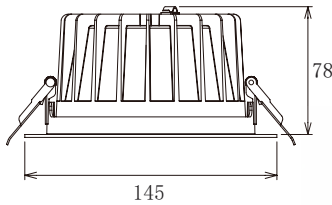

### Description:

Fixed LED downlight, with OPAL diffuser and matt silver reflector IP54 rated.

Item Code:	CIR-DL179-4-18W-MS
Product Type:	LED downlight
Main Material:	Aluminum
Finishing	Powder coated
Color:	White
Adjustable:	No
Input:	220-240VAC
Light source:	LED
Power(W):	18W
Output Lumen(lm):	1850lm
CCT(K)	3000K  4000K  6000K
CRI:	80+
Beam Angle(°):	80°
UGR:	<22
Dimmable:	No
Dimensions(mm):	Dia:145 x H: 78mm
Cutout(mm):	Dia: 130mm
Safety Class:	Class II
IP Rating:	IP54
Other:	-TRAC: Phase cut dimming -0-10V: 0-10V dimming -DALI: DALI dimming +EK3: equiped with 3h emergency kit +EK1.5: equiped with 1.5h emergency kit