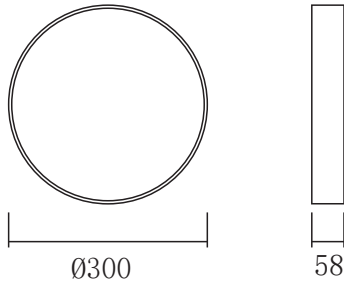

Description:

LED surface mounted downlight with opal diffuser

Item Code:	CIR-CL30023R-36W
Product Type:	Surface mounted LED downlight
Main Material:	Die-cast aluminum
Finishing	Paint
Color:	White
Adjustable:	No
Input:	220-240VAC
Light source:	LED
Power(W):	36W
Output Lumen(lm):	3600lm
CCT(K)	3000K 4000K 6000K
CRI:	80+
Beam Angle(°):	120°
UGR:	<22
Dimmable:	No
Dimensions(mm):	Dia: 300 x H:58 mm
Installation:	Ceiling mounted
Cutout(mm):	NA
Safety Class:	Class II
IP Rating:	IP20
Warranty:	3 Years
Options:	+EK3: equipped with 3h emergency kit +EK1.5: equipped with 1.5h emergency kit