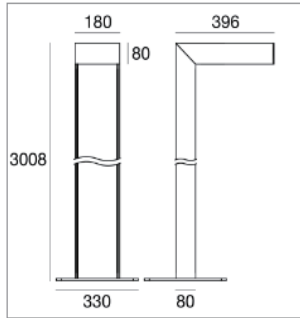

### Description:

LED garden light

Item Code:	CIR-BL65406-40W
Product Type:	LED bollard light
Main Material:	Aluminum
Finishing	Powder coating
Color:	White   Black   Gray
Adjustable:	No
Input:	220-240VAC
Light source:	LED
Power(W):	39W
Output Lumen(lm):	3100lm
CCT(K)	3000K  4000K  6000K
CRI:	80+
Beam Angle(°):	90°
UGR:	<22
Dimmable:	No
Dimensions(mm):	Ref to dimensional drawing
Installation:	Ground mounting
Cutout(mm):	NA
Safety Class:	Class 1
IP Rating:	IP65
Options:	NA