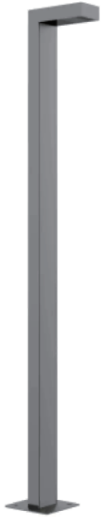

### Description:

LED garden light

Item Code:	CIR-BL65406-40W
Product Type:	LED bollard light
Main Material:	Aluminum
Finishing	Powder coating
Color:	White   Black   Gray
Adjustable:	No
Input:	220-240VAC
Light source:	LED
Power(W):	39W
Output Lumen(lm):	3100lm
CCT(K)	3000K  4000K  6000K
CRI:	80+
Beam Angle(°):	90°
UGR:	<22
Dimmable:	No
Dimensions(mm):	Ref to dimensional drawing
Installation:	Ground mounting
Cutout(mm):	NA
Safety Class:	Class 1
IP Rating:	IP65
Options:	NA