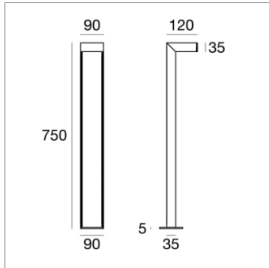

Description:

LED garden light

| | |
|-------------------|----------------------------|
| Item Code: | CIR-BL65403-11W |
| Product Type: | LED bollard light |
| Main Material: | Aluminum |
| Finishing | Powder coating |
| Color: | White Black Gray |
| Adjustable: | No |
| Input: | 220-240VAC |
| Light source: | LED |
| Power(W): | 11W |
| Output Lumen(lm): | 800lm |
| CCT(K) | 3000K 4000K 6000K |
| CRI: | 80+ |
| Beam Angle(°): | 90° |
| UGR: | <22 |
| Dimmable: | No |
| Dimensions(mm): | Ref to dimensional drawing |
| Installation: | Ground mounting |
| Cutout(mm): | NA |
| Safety Class: | Class 1 |
| IP Rating: | IP65 |
| Options: | NA |