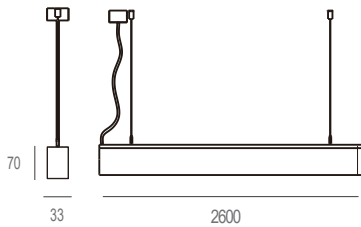

Description:

Suspended LED linear light, for interior use

Item Code:	CIR-BJ3370A-2600-52W
Product Type:	LED linear pendant light
Main Material:	Aluminum
Finishing	Powder coated
Color:	White
Adjustable:	No
Input:	220-240VAC
Light source:	LED
Power(W):	52W
Output Lumen(lm):	4680lm
CCT(K)	3000K 4000K 6000K
CRI:	80+
Beam Angle(°):	120°
UGR:	<22
Dimmable:	No
Dimensions(mm):	2600 x 33 x 70 mm
Installation:	Suspension
Cutout(mm):	NA
Safety Class:	Class I
IP Rating:	IP20
Options:	-TRIAC: Phase cut dimming -0-10V: 0-10V dimming -DALI: DALI dimming +EK3: 3h emergency kit +EK1.5: 1.5h emergency kit