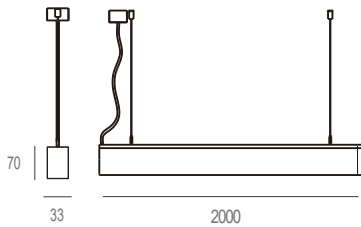

Description:

Suspended LED linear light, for interior use

| | |
|-------------------|---|
| Item Code: | CIR-BJ3370A-2000-40W |
| Product Type: | LED linear pendant light |
| Main Material: | Aluminum |
| Finishing | Powder coated |
| Color: | White |
| Adjustable: | No |
| Input: | 220-240VAC |
| Light source: | LED |
| Power(W): | 40W |
| Output Lumen(lm): | 3600lm |
| CCT(K) | 3000K 4000K 6000K |
| CRI: | 80+ |
| Beam Angle(°): | 120° |
| UGR: | <22 |
| Dimmable: | No |
| Dimensions(mm): | 2000 x 33 x 70mm |
| Installation: | Suspension |
| Cutout(mm): | NA |
| Safety Class: | Class I |
| IP Rating: | IP20 |
| Options: | -TRIAC: Phase cut dimming -0-10V: 0-10V dimming -DALI: DALI dimming +EK3: 3h emergency kit +EK1.5: 1.5h emergency kit |