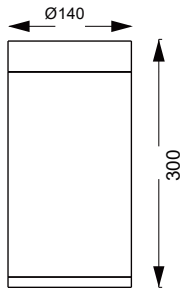

Description:

Cylindrical LED downlight , IP65 rated

Item Code:	CIR-BD6003-25W
Product Type:	Ceiling mounted downlight
Main Material:	Aluminum
Finishing	Powder coated
Color:	Black
Adjustable:	No
Input:	220-240VAC
Light source:	LED
Power(W):	25W
Output Lumen(lm):	2250lm
CCT(K)	3000K 4000K 6000K
CRI:	80+
Beam Angle(°):	36°
UGR:	<22
Dimmable:	No
Dimention(mm):	Dia:140 x H: 300mm
Installation:	Ceiling mounting
Cutout(mm):	NA
Safety Class:	Class I
IP Rating:	IP65
Options:	NA