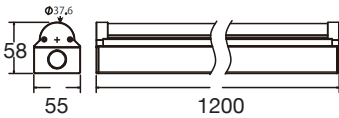

### Description:

LED Batten Light

Item Code:	CIR-BA001-12C-38W
Product Type:	LED Batten Light
Main Material:	Aluminum
Finishing	Powder coated
Color:	White
Adjustable:	No
Input:	220-240VAC
Light source:	LED
Power(W):	38W
Output Lumen(lm):	4200lm
CCT(K)	3000K  4000K  6000K
CRI:	80+
Beam Angle(°):	120°
UGR:	<22
Dimmable:	No
Dimensions(mm):	1200 x 55 x 58mm
Installation:	Surface mounting
Cutout(mm):	NA
Safety Class:	Class II
IP Rating:	IP20
Options:	-0-10V: 0-10V dimming -DALI: DALI dimming +EK3: equiped with 3h emergency kit +EK1.5: equiped with 1.5h emergency kit