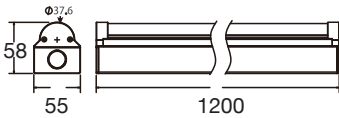

### Description:

LED Batten Light

Item Code:	CIR-BA001-12C-28W
Product Type:	LED Batten Light
Main Material:	Aluminum
Finishing	Powder coated
Color:	White
Adjustable:	No
Input:	220-240VAC
Light source:	LED
Power(W):	28W
Output Lumen(lm):	3640lm
CCT(K)	3000K  4000K  6000K
CRI:	80+
Beam Angle(°):	120°
UGR:	<22
Dimmable:	No
Dimensions(mm):	1200 x 55 x 58mm
Installation:	Surface mounting
Cutout(mm):	NA
Safety Class:	Class II
IP Rating:	IP20
Options:	-0-10V: 0-10V dimming -DALI: DALI dimming +EK3: equiped with 3h emergency kit +EK1.5: equiped with 1.5h emergency kit