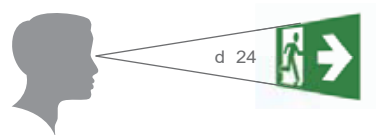

LED EMERGENCY SIGN

SENTRA CIR-B219 Series

CIR-B219/16L/HS

Specification

- 16pcs SMD2835 LED lamp, 3.5W
- 3.6V 900mAh Ni-Cd batteries
- 3 hours emergency duration
- Maintained mode
- 24 hours charging time
- Adjustable legend for drop sign
- Changeable legend
- Working temperature : -5~40°C
- IP20