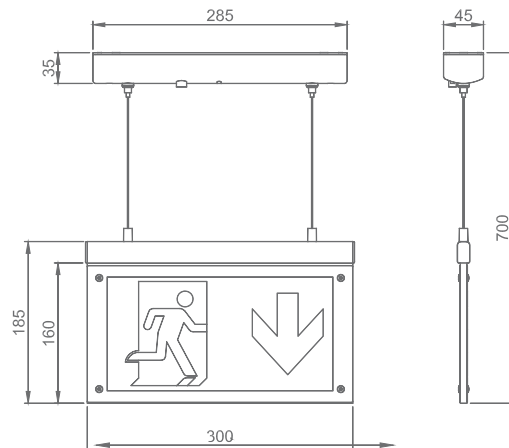

LED EMERGENCY SIGN

SENTRA CIR-B219 Series

CIR-B219/16L/HS

Specification

- 16pcs SMD2835 LED lamp, 3.5W
- 3.6V 900mAh Ni-Cd batteries
- 3 hours emergency duration
- Maintained mode
- 24 hours charging time
- Adjustable legend for drop sign
- Changeable legend
- Working temperature : -5~40°C
- IP20