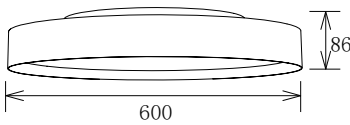

### Description:

CIR-AL99 ceiling light is with CIR-AL6063 aluminum housing, SMD LED chips and Opal or Microprismatic diffuser.

Item Code:	CIR-AL99-24-40W
Product Type:	Round ceiling light
Main Material:	Aluminum frame and pmma diffuser
Finishing	Powder coated
Color:	White
Adjustable:	No
Input:	220-240VAC
Light source:	LED
Power(W):	40W
Output Lumen(lm):	4000lm
CCT(K)	3000K  4000K  6000K
CRI:	80+
Beam Angle(°):	120°
UGR:	<22
Dimmable:	No
Dimensions(mm):	Dia:600 x H: 86mm
Installation	Ceiling mounted
Cutout(mm):	NA
Safety Class:	Class II
IP Rating:	IP20
Warranty:	3 Years
Options:	-TRIAC: Phase cut dimming -0-10V: 0-10V dimming -DALI: DALI dimming +EK3: emergency kit 3h +EK1.5: emergency kit 1.5h